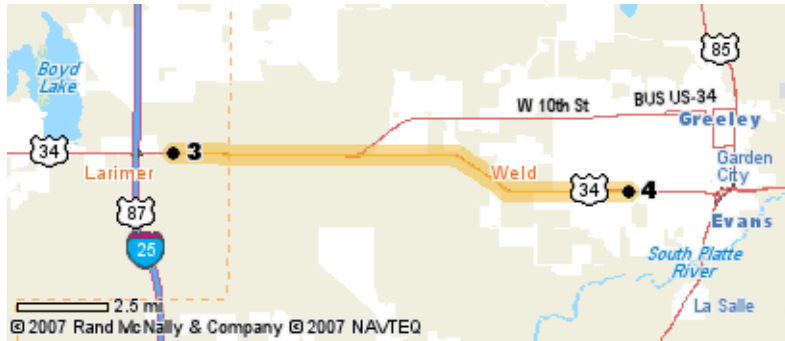

[Back](#)

**ROUTE SUMMARY**

1. 5542 E Us Highway 34, Loveland, CO 80537-8951
2. 2030 35th Ave, Greeley, CO 80634-3943

**STEPS:** 5      **EST. DRIVE TIME:** 19 minutes      **EST. DISTANCE:** 15 miles

**OVERVIEW**

**From :** 5542 E Us Highway 34  
Loveland , CO 80537-8951      **To :** 2030 35th Ave  
Greeley , CO 80634-3943

1. You are at 5542 E Us Highway 34, Loveland, CO 80537-8951

2. Go East on US-34 E (E Eisenhower Blvd) 1.2 miles

3. Continue onto US-34 E

12.8 miles

4. Turn left onto 35th Av

1.0 miles

5. You are at 2030 35th Ave, Greeley, CO 80634-3943

**EST. DRIVE TIME:** 19 minutes

**EST. DISTANCE:** 15 miles

Please note that these driving directions are suggested. No warranty is given as to their content or route usability. Rand McNally and its suppliers assume no responsibility for any loss or delay resulting from such use.