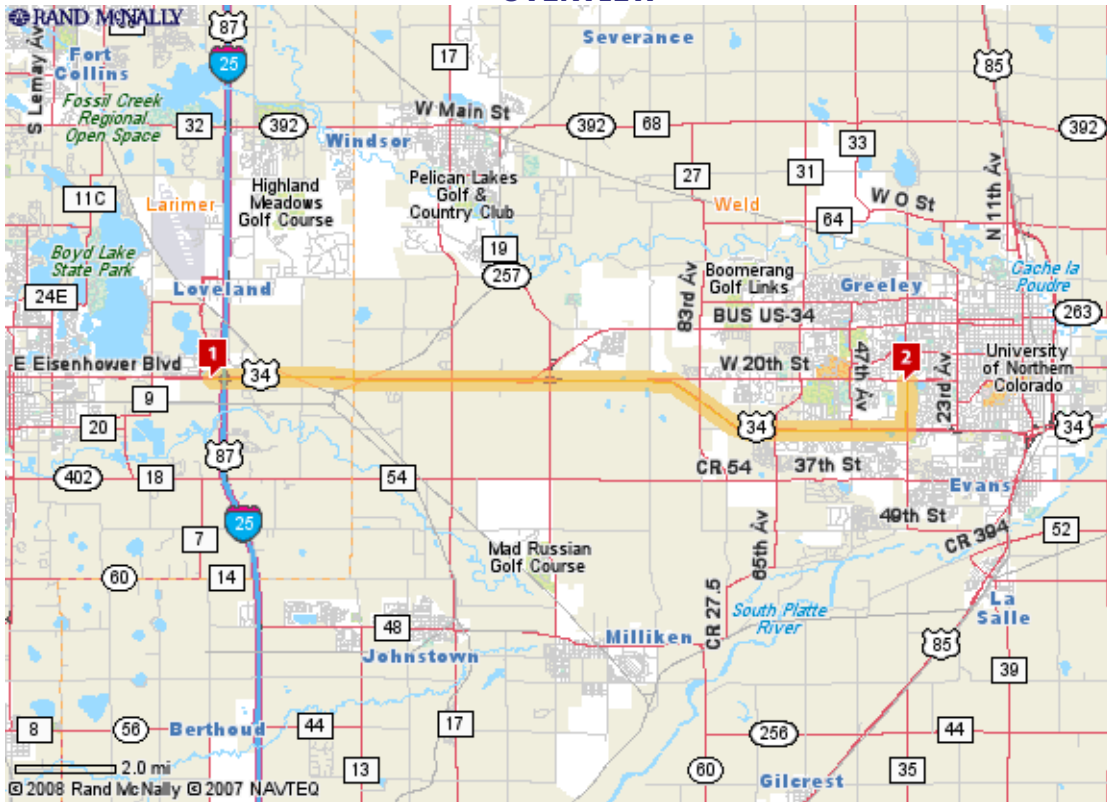

[Back](#)

**ROUTE SUMMARY**

1. 5542 E Us Highway 34, Loveland, CO 80537-8951
2. 2030 35th Ave, Greeley, CO 80634-3943

**STEPS:** 5      **EST. DRIVE TIME:** 19 minutes      **EST. DISTANCE:** 15 miles

**OVERVIEW**

**From :** 5542 E Us Highway 34  
Loveland , CO 80537-8951      **To :** 2030 35th Ave  
Greeley , CO 80634-3943

1. You are at 5542 E Us Highway 34, Loveland, CO 80537-8951

2. Go East on US-34 E (E Eisenhower Blvd) 1.2 miles

3. Continue onto US-34 E

12.8 miles

4. Turn left onto 35th Av

1.0 miles

5. You are at 2030 35th Ave, Greeley, CO 80634-3943

**EST. DRIVE TIME:** 19 minutes

**EST. DISTANCE:** 15 miles

Please note that these driving directions are suggested. No warranty is given as to their content or route usability. Rand McNally and its suppliers assume no responsibility for any loss or delay resulting from such use.